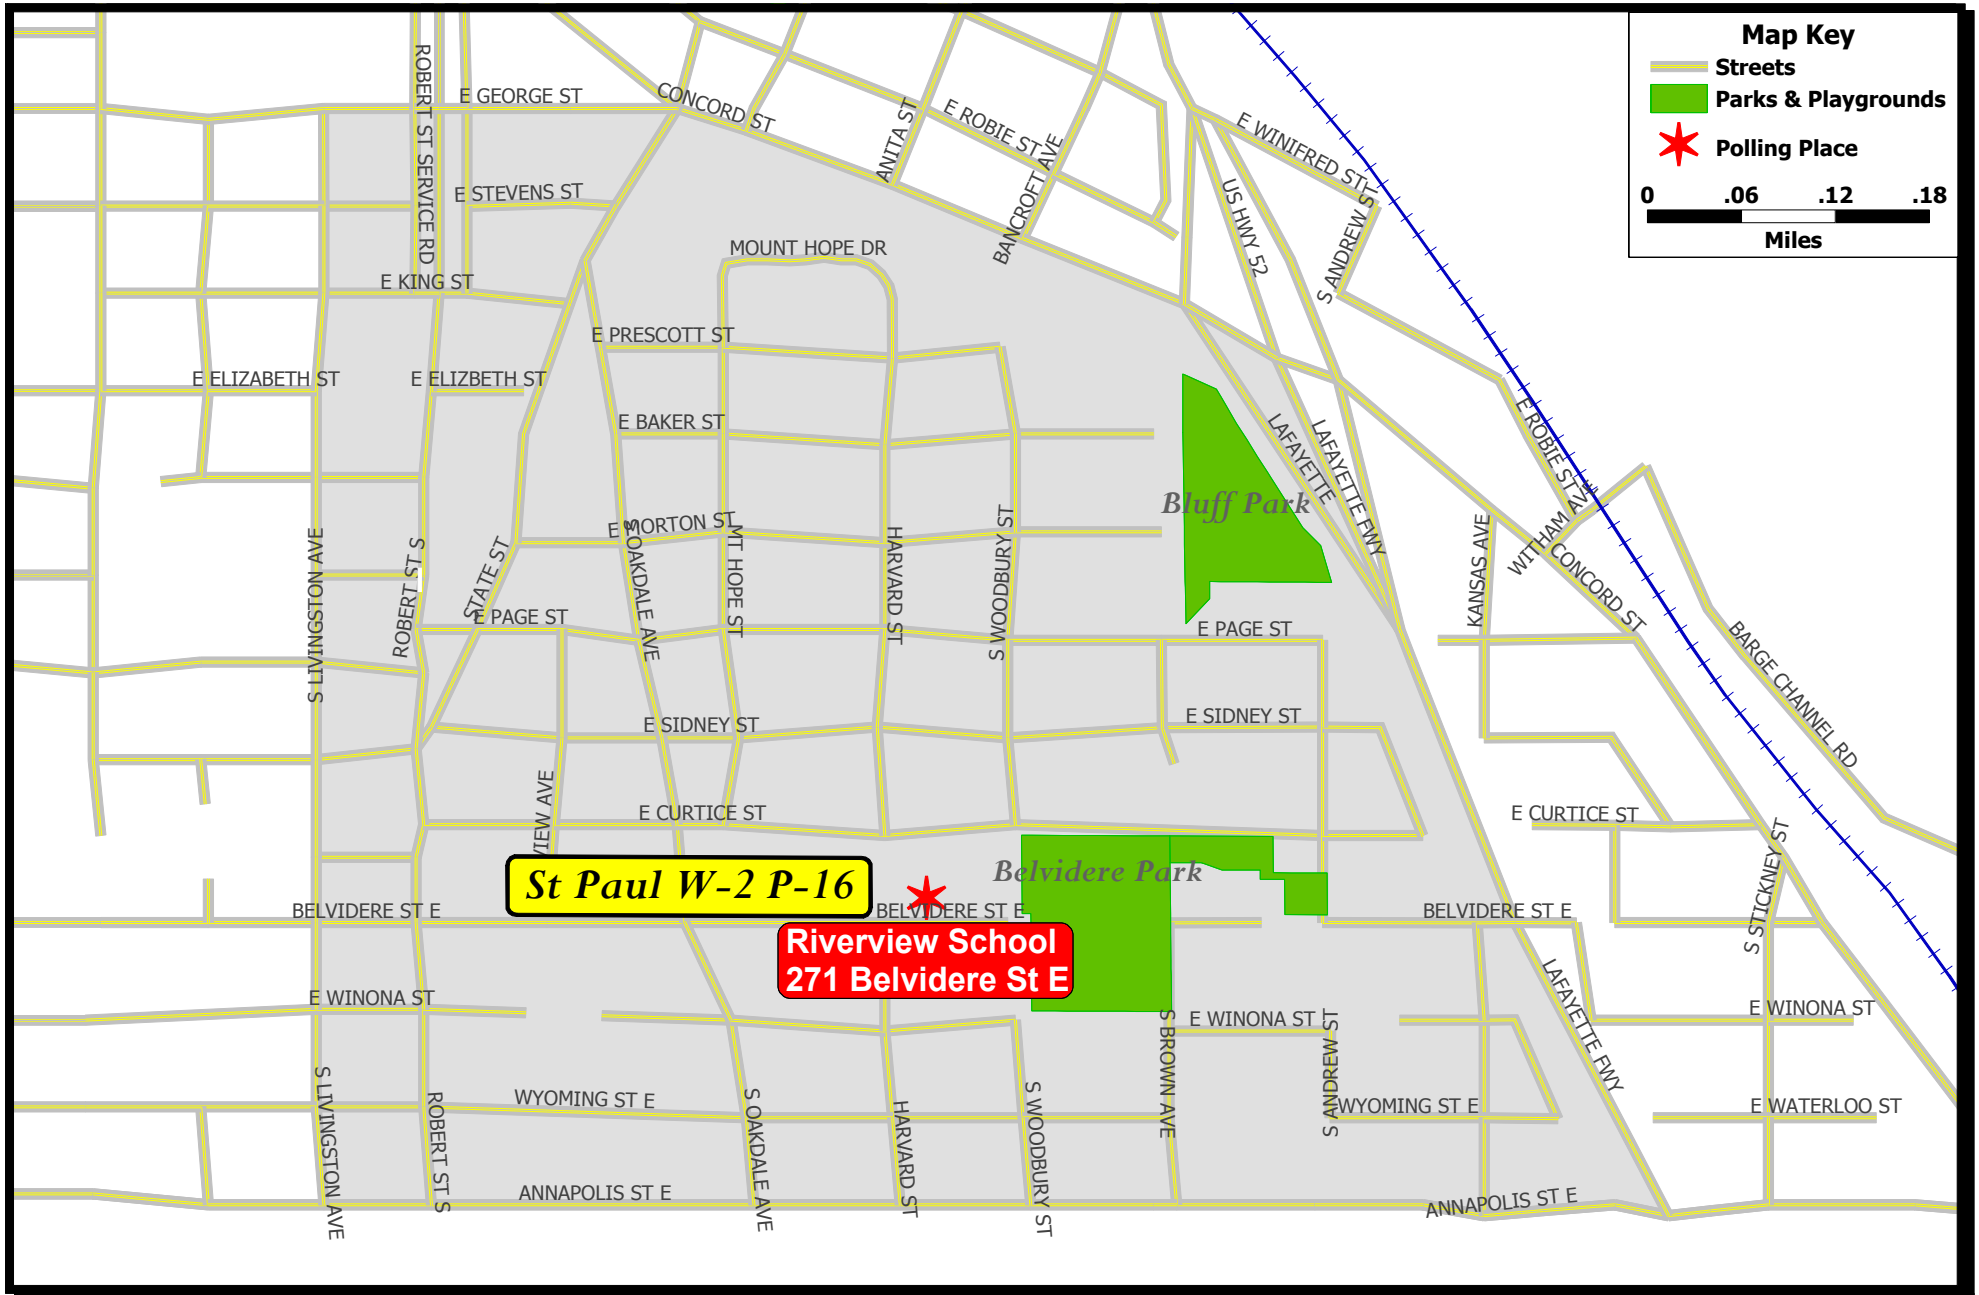

Ward 2, Precinct 16

St Paul W-2 P-16

**Riverview School
271 Belvidere St E**